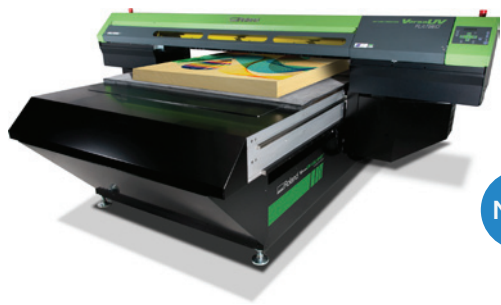

### Flat beds solutions

**Roland**  
Roland LEJ-640FT  
VersaUV® LEJ-640FT  
Flatbed UV Printer

**NEW Mimaki®**  
JFX200-2513, JFX500-2131  
Large Format UV LED  
Flatbed Inkjet Printers